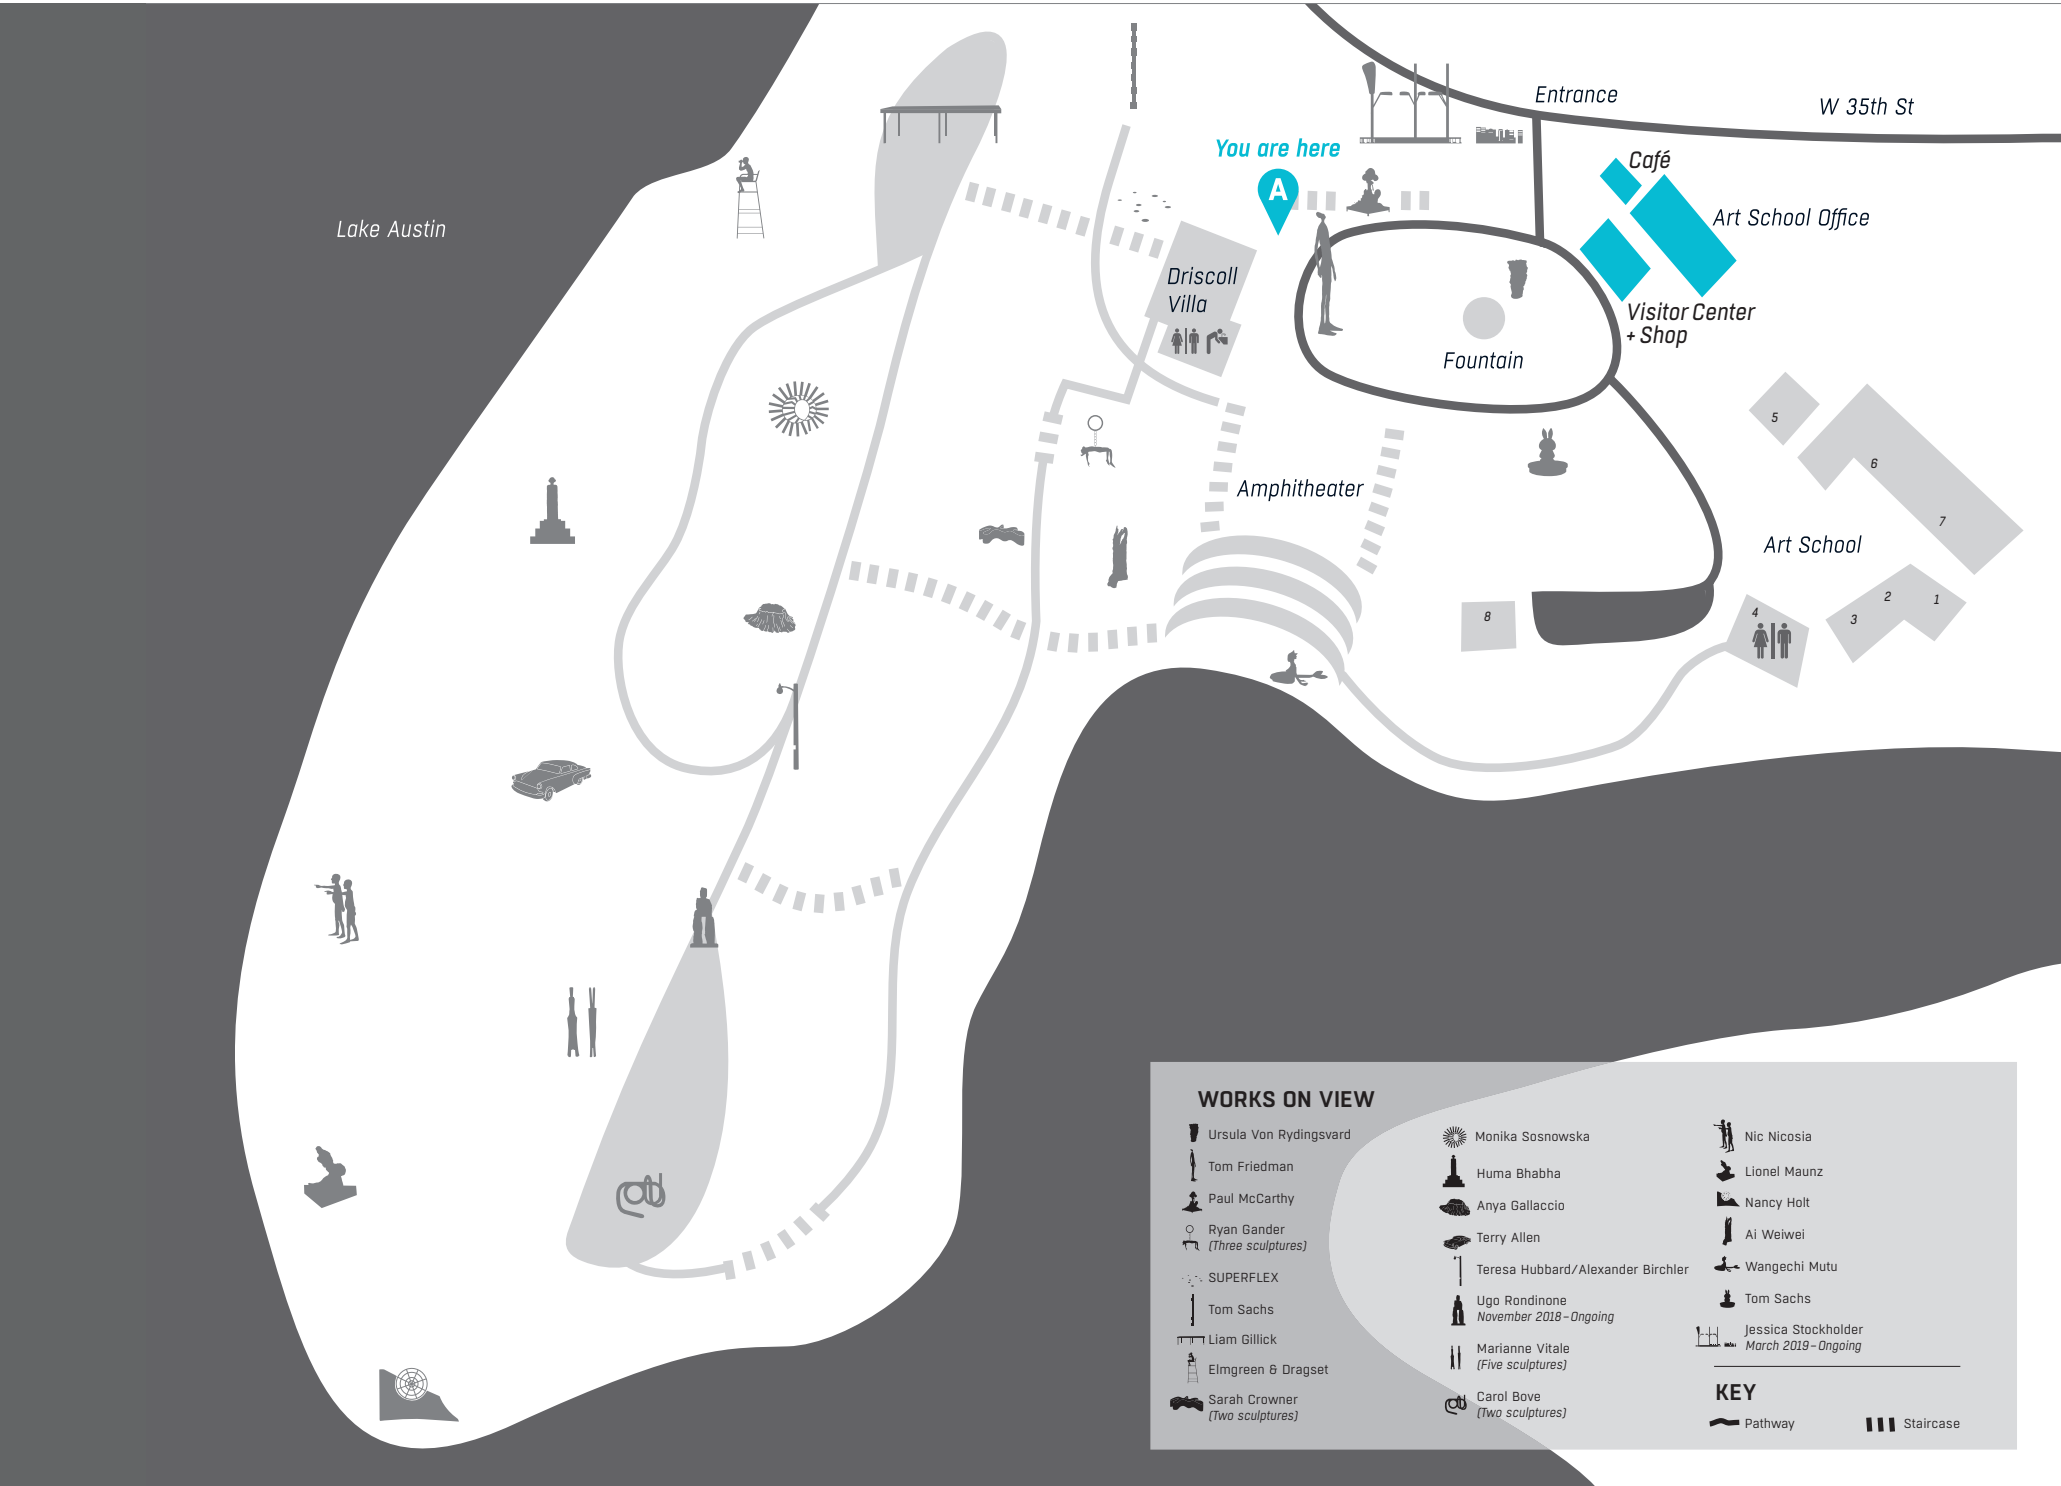

Betty and Edward Marcus Sculpture Park at Laguna Gloria

WORKS ON VIEW

- | | | |
|--|---|--|
| Ursula Von Rydingsvard | Monika Sosnowska | Nic Nicosia |
| Tom Friedman | Huma Bhabha | Lionel Maunz |
| Paul McCarthy | Anya Gallaccio | Nancy Holt |
| Ryan Gander
<i>(Three sculptures)</i> | Terry Allen | Ai Weiwei |
| SUPERFLEX | Teresa Hubbard/Alexander Birchler | Wangechi Mutu |
| Tom Sachs | Ugo Rondinone
<i>November 2018 - Ongoing</i> | Tom Sachs |
| Liam Gillick | Marianne Vitale
<i>(Five sculptures)</i> | Jessica Stockholder
<i>March 2019 - Ongoing</i> |
| Elmgreen & Dragset | Carol Bove
<i>(Two sculptures)</i> | |
| Sarah Crowner
<i>(Two sculptures)</i> | | |

KEY

- Pathway
- Staircase