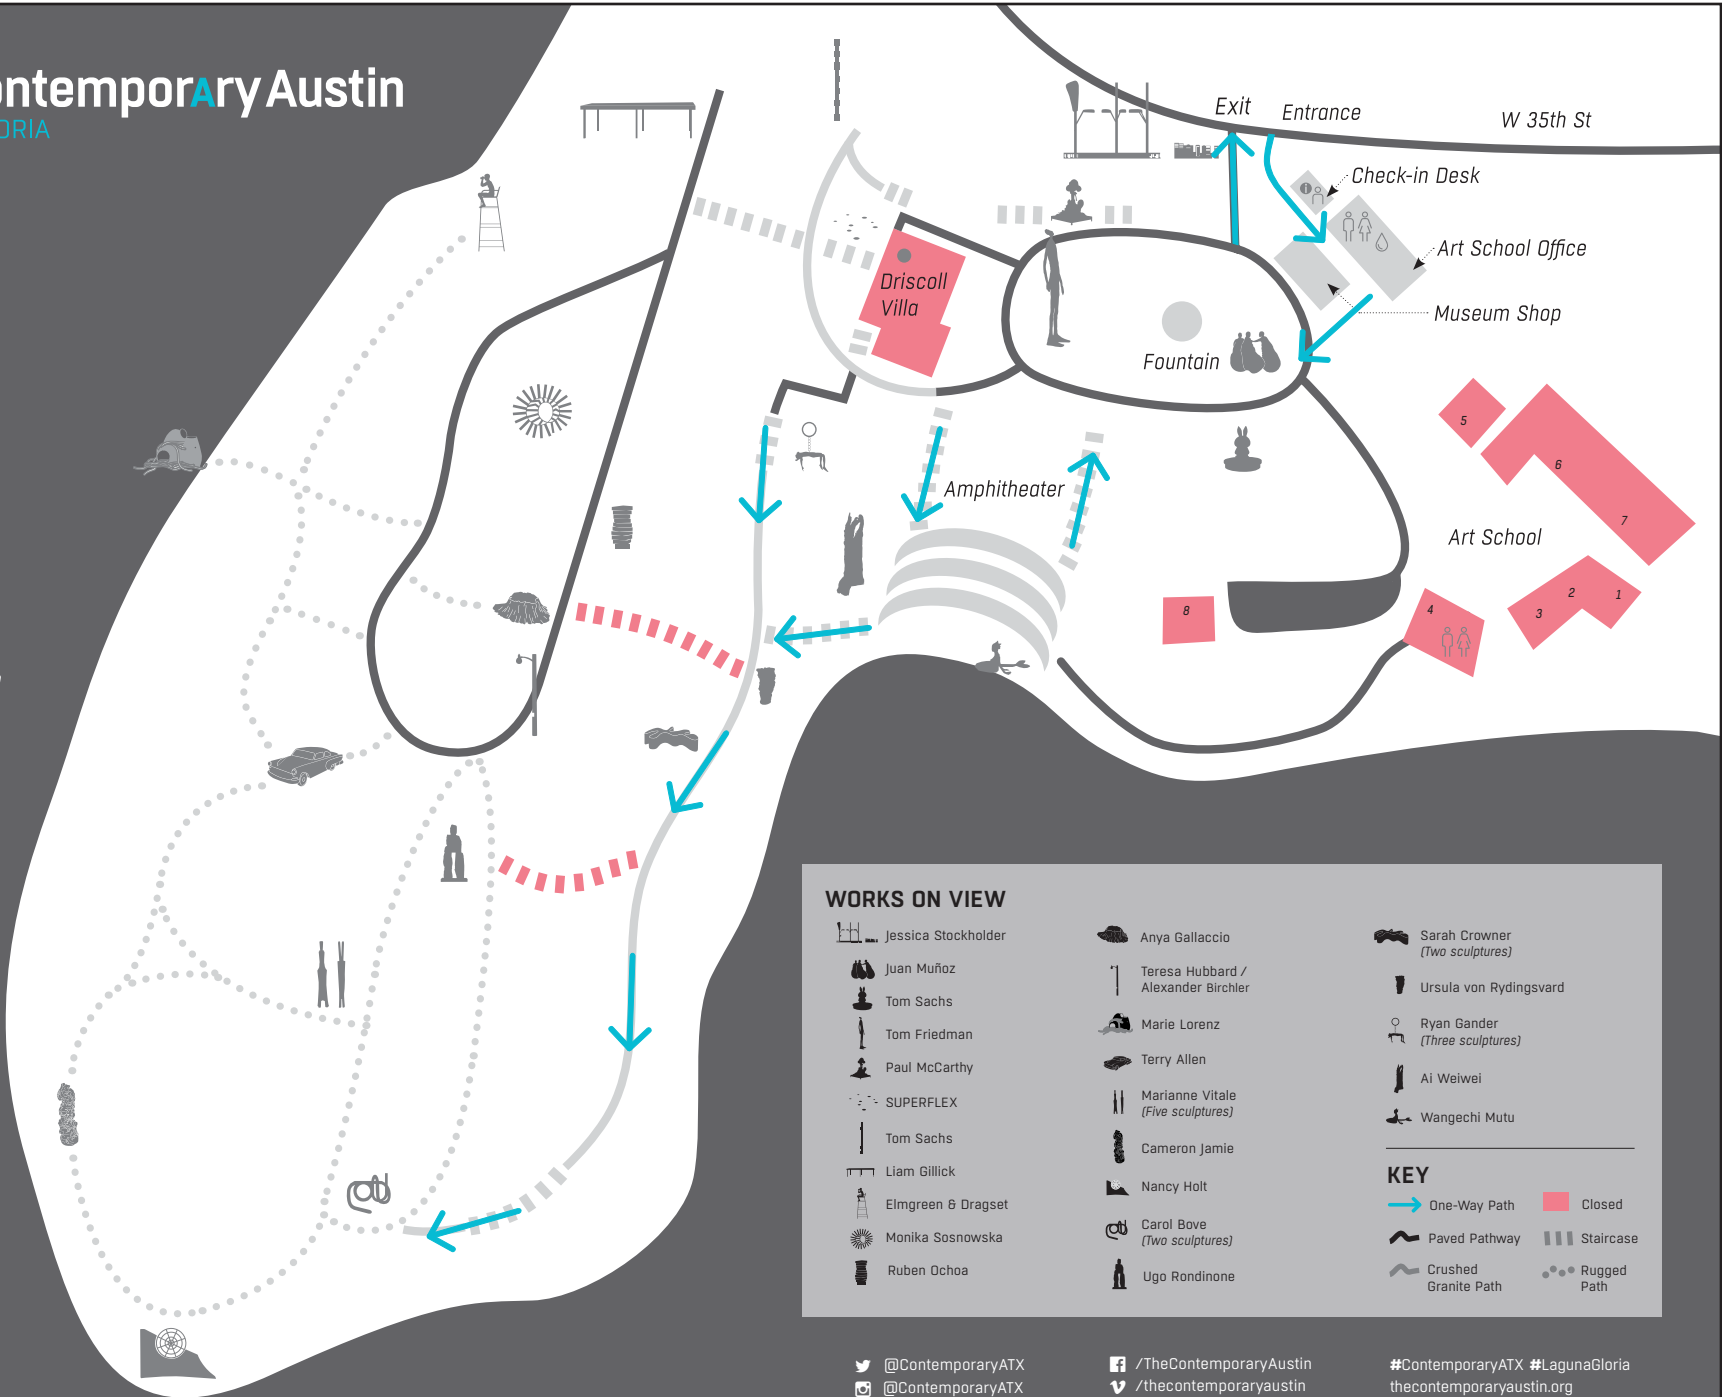

# The Contemporary Austin

LAGUNA GLORIA

Lake Austin

## WORKS ON VIEW

- |                     |                                    |                                |
|---------------------|------------------------------------|--------------------------------|
| Jessica Stockholder | Anya Gallaccio                     | Sarah Crowner (Two sculptures) |
| Juan Muñoz          | Teresa Hubbard / Alexander Bircher | Ursula von Rydingsvard         |
| Tom Sachs           | Marie Lorenz                       | Ryan Gander (Three sculptures) |
| Tom Friedman        | Terry Allen                        | Ai Weiwei                      |
| Paul McCarthy       | Marianne Vitale (Five sculptures)  | Wangechi Mutu                  |
| SUPERFLEX           | Cameron Jamie                      |                                |
| Tom Sachs           | Nancy Holt                         |                                |
| Liam Gillick        | Carol Bove (Two sculptures)        |                                |
| Elmgreen & Dragset  | Ugo Rondinone                      |                                |
| Monika Sosnowska    |                                    |                                |
| Ruben Ochoa         |                                    |                                |

- ### KEY
- One-Way Path
  - Closed
  - Paved Pathway
  - Staircase
  - Crushed Granite Path
  - Rugged Path