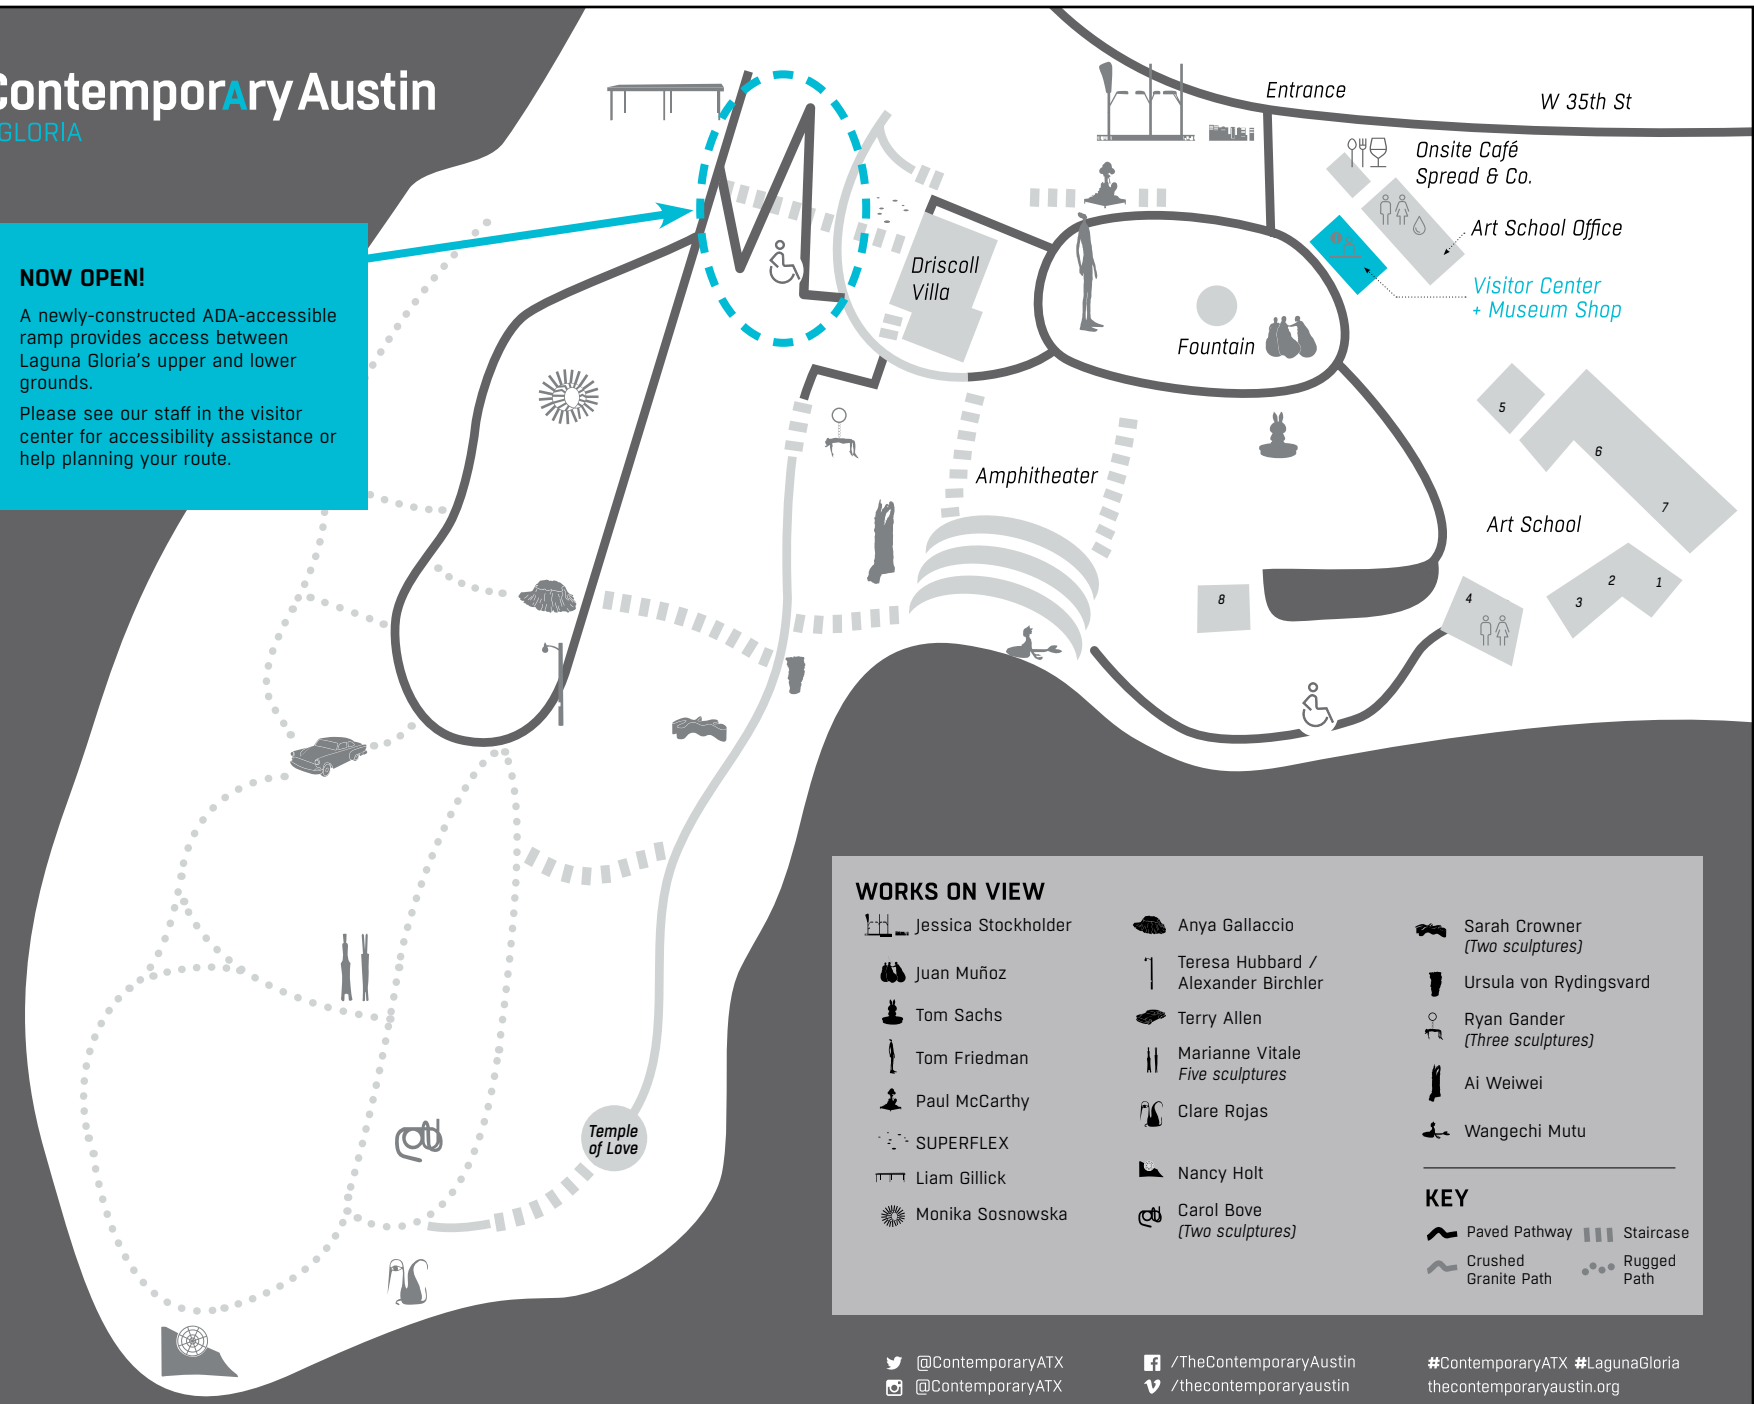

The Contemporary Austin

LAGUNA GLORIA

NOW OPEN!

A newly-constructed ADA-accessible ramp provides access between Laguna Gloria's upper and lower grounds.

Please see our staff in the visitor center for accessibility assistance or help planning your route.

Lake Austin

WORKS ON VIEW

- | | | |
|---------------------|---|--|
| Jessica Stockholder | Anya Gallaccio | Sarah Crowner
<i>(Two sculptures)</i> |
| Juan Muñoz | Teresa Hubbard /
Alexander Birchler | Ursula von Rydingsvard |
| Tom Sachs | Terry Allen | Ryan Gander
<i>(Three sculptures)</i> |
| Tom Friedman | Marianne Vitale
<i>Five sculptures</i> | Ai Weiwei |
| Paul McCarthy | Clare Rojas | Wangechi Mutu |
| SUPERFLEX | Nancy Holt | |
| Liam Gillick | Carol Bove
<i>(Two sculptures)</i> | |
| Monika Sosnowska | | |

KEY

- Paved Pathway
- Crushed Granite Path
- Staircase
- Rugged Path

@ContemporaryATX
 @ContemporaryATX

/TheContemporaryAustin
 /thecontemporaryaustin

#ContemporaryATX #LagunaGloria
thecontemporaryaustin.org