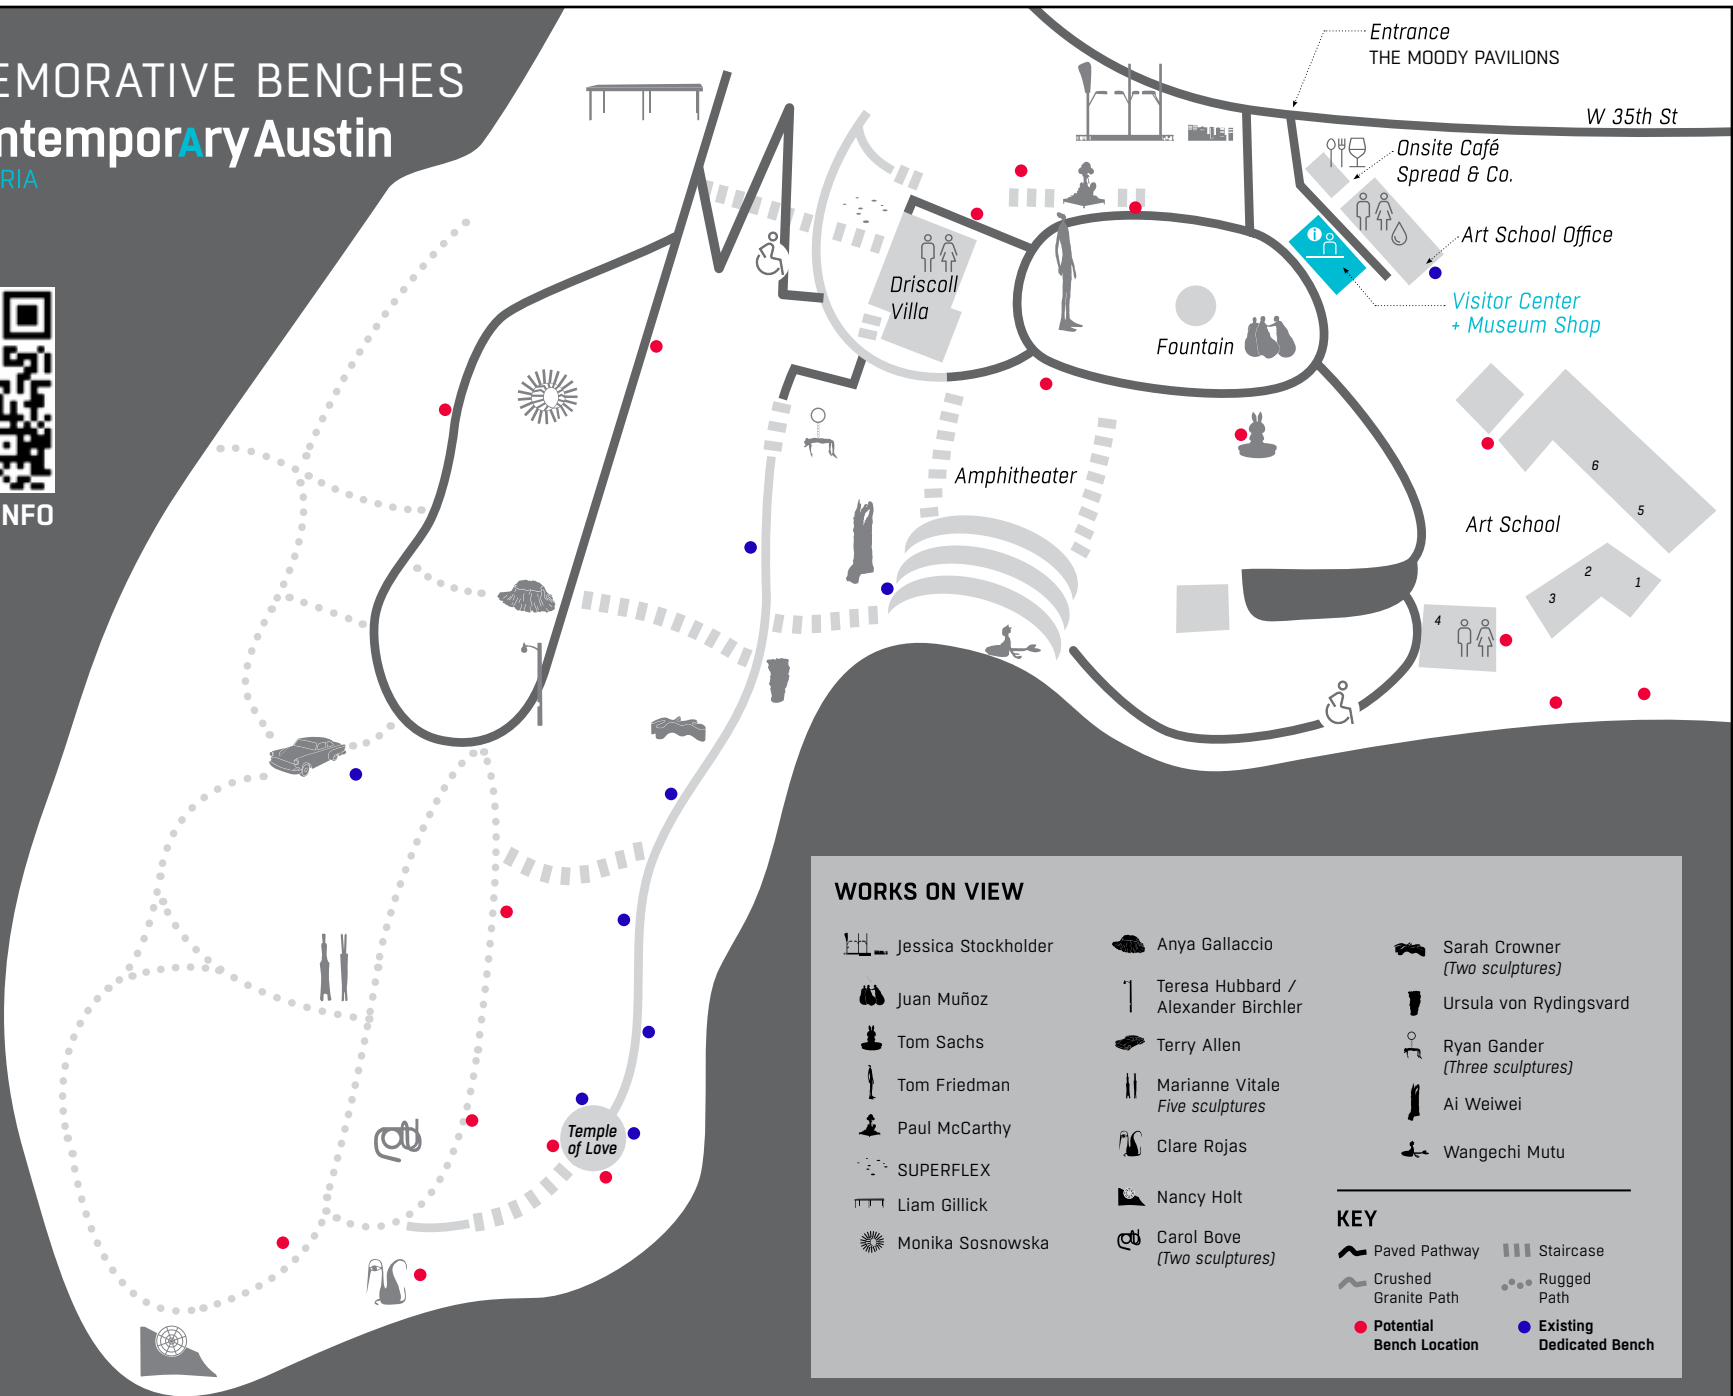

COMMEMORATIVE BENCHES

The Contemporary Austin

LAGUNA GLORIA

SCAN FOR INFO

Lake Austin

approx. 100ft

WORKS ON VIEW

- | | | |
|---------------------|---|--|
| Jessica Stockholder | Anya Gallaccio | Sarah Crowner
<i>(Two sculptures)</i> |
| Juan Muñoz | Teresa Hubbard /
Alexander Birchler | Ursula von Rydingsvard |
| Tom Sachs | Terry Allen | Ryan Gander
<i>(Three sculptures)</i> |
| Tom Friedman | Marianne Vitale
<i>Five sculptures</i> | Ai Weiwei |
| Paul McCarthy | Clare Rojas | Wangechi Mutu |
| SUPERFLEX | Nancy Holt | |
| Liam Gillick | Carol Bove
<i>(Two sculptures)</i> | |
| Monika Sosnowska | | |

- ### KEY
- Paved Pathway
 - Crushed Granite Path
 - Rugged Path
 - Potential Bench Location
 - Existing Dedicated Bench
 - Staircase