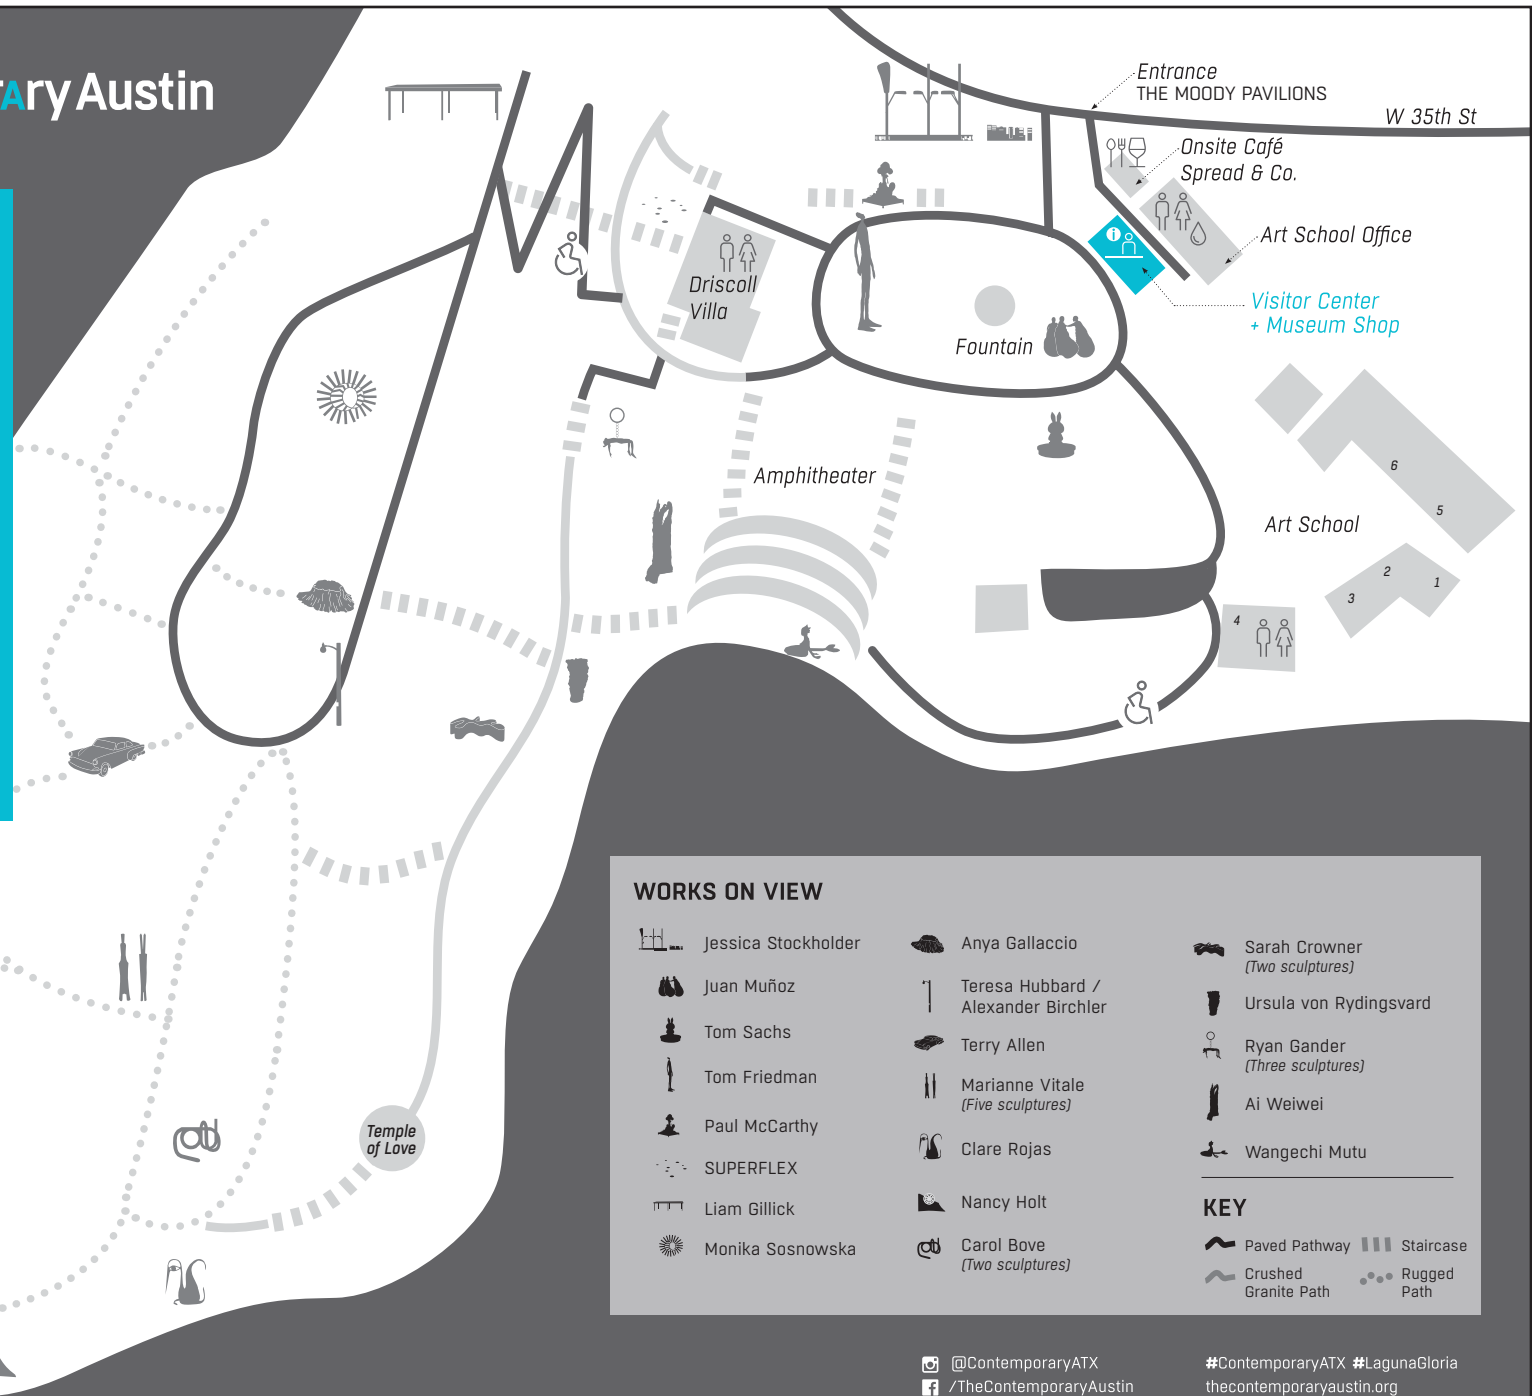

The Contemporary Austin

LAGUNA GLORIA

TRY SOMETHING NEW at the ART SCHOOL!

Explore your creativity in a one-off Saturday Sampler class, immerse yourself in a weekend workshop, or dive deep with a semester-long course.

Classes available for kids and adults!

Museum membership is required to access most classes.

Learn more:
thecontemporaryaustin.org/artschool

WORKS ON VIEW

- | | | |
|---------------------|---|--|
| Jessica Stockholder | Anya Gallaccio | Sarah Crowner
<i>(Two sculptures)</i> |
| Juan Muñoz | Teresa Hubbard /
Alexander Birchler | Ursula von Rydingsvard |
| Tom Sachs | Terry Allen | Ryan Gander
<i>(Three sculptures)</i> |
| Tom Friedman | Marianne Vitale
<i>(Five sculptures)</i> | Ai Weiwei |
| Paul McCarthy | Clare Rojas | Wangechi Mutu |
| SUPERFLEX | Nancy Holt | |
| Liam Gillick | Carol Bove
<i>(Two sculptures)</i> | |
| Monika Sosnowska | | |

KEY

- Paved Pathway
- Crushed Granite Path
- Rugged Path
- Staircase

Lake Austin

approx. 100ft

@ContemporaryATX
/TheContemporaryAustin

#ContemporaryATX #LagunaGloria
thecontemporaryaustin.org