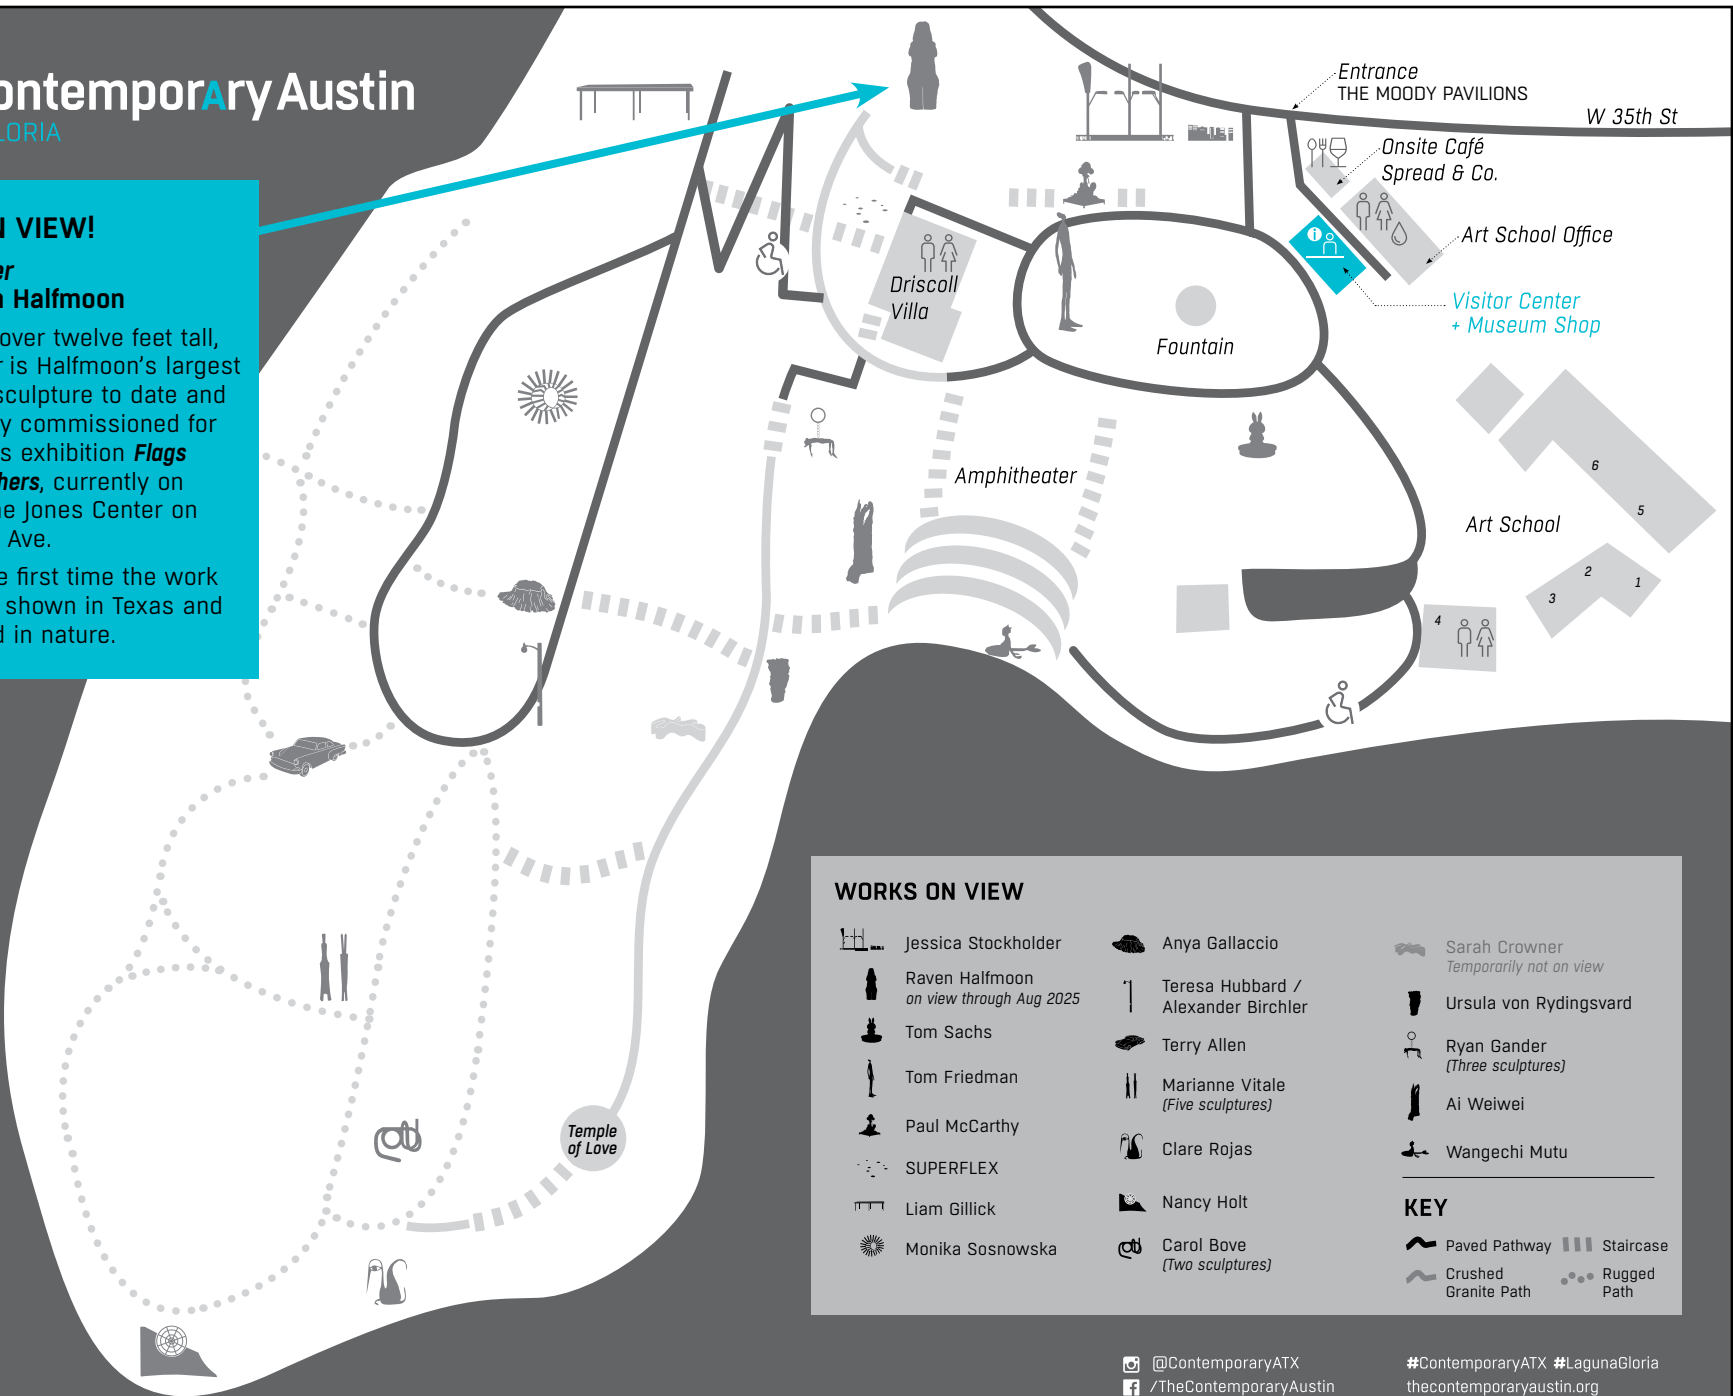

The Contemporary Austin

LAGUNA GLORIA

NOW ON VIEW!

Flagbearer by Raven Halfmoon

Standing over twelve feet tall, *Flagbearer* is Halfmoon's largest ceramic sculpture to date and was newly commissioned for the artist's exhibition *Flags of Our Mothers*, currently on view at the Jones Center on Congress Ave.

This is the first time the work has been shown in Texas and immersed in nature.

- WORKS ON VIEW**
- | | | |
|---|---|---|
| Jessica Stockholder | Anya Gallaccio | Sarah Crowner
<i>Temporarily not on view</i> |
| Raven Halfmoon
<i>on view through Aug 2025</i> | Teresa Hubbard / Alexander Birchler | Ursula von Rydingsvard |
| Tom Sachs | Terry Allen | Ryan Gander
<i>(Three sculptures)</i> |
| Tom Friedman | Marianne Vitale
<i>(Five sculptures)</i> | Ai Weiwei |
| Paul McCarthy | Clare Rojas | Wangechi Mutu |
| SUPERFLEX | Nancy Holt | |
| Liam Gillick | Carol Bove
<i>(Two sculptures)</i> | |
| Monika Sosnowska | | |
- KEY**
- Paved Pathway
 - Crushed Granite Path
 - Rugged Path
 - Staircase

Lake Austin

approx. 100ft

@ContemporaryATX
/TheContemporaryAustin

#ContemporaryATX #LagunaGloria
thecontemporaryaustin.org